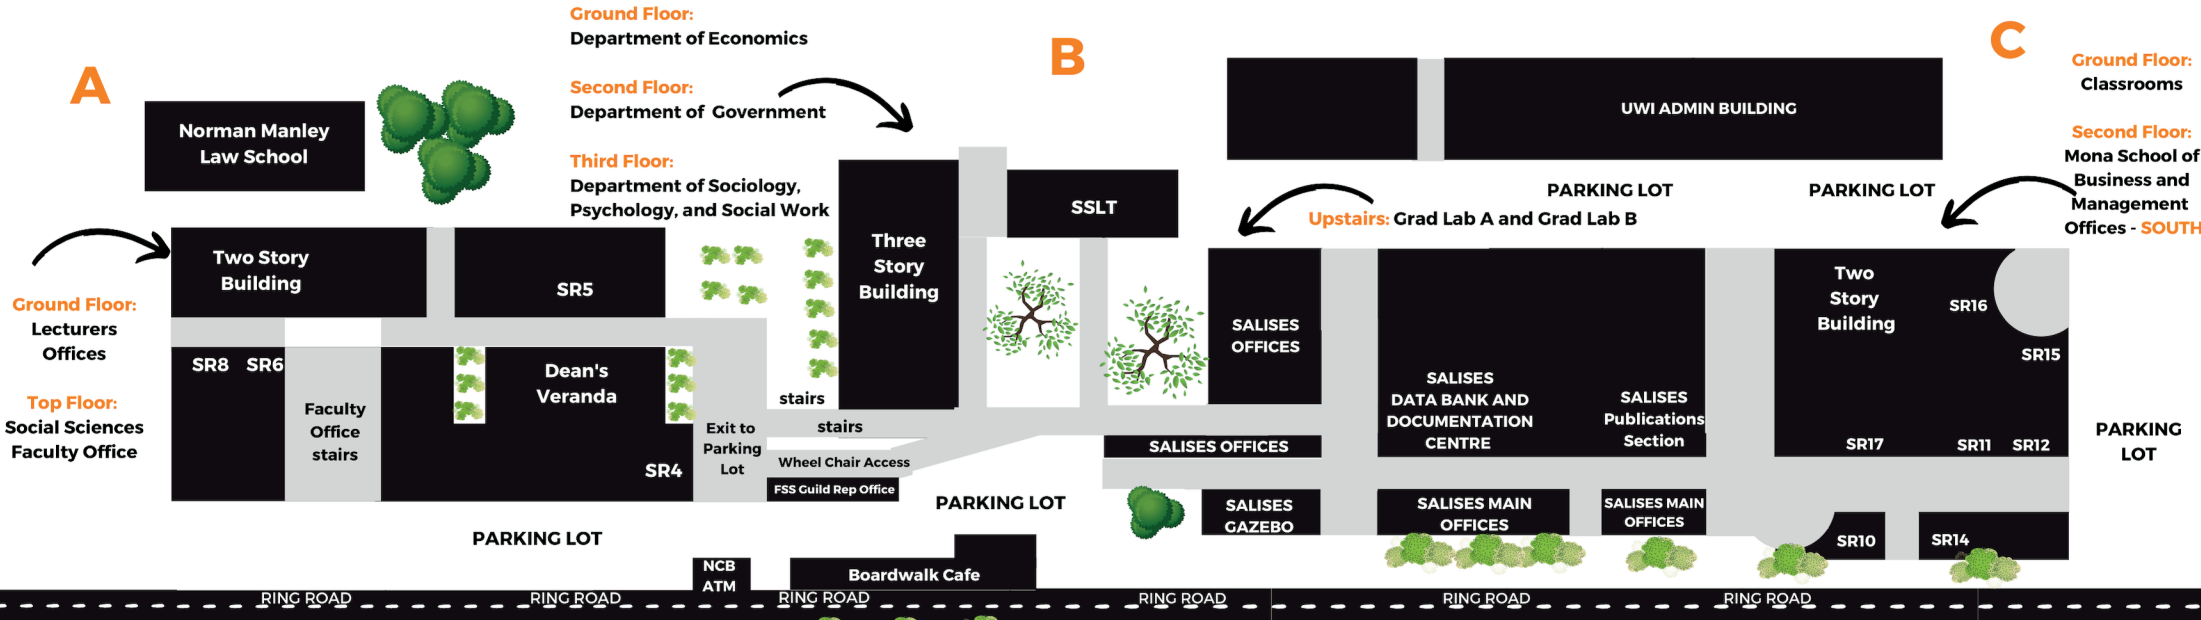

Your Faculty Map

D Alister McIntyre Building
Mona School of Business and Management Offices - NORTH

Downstairs Rooms

- D101
- E102 (Computer Labs)
- G101
- G102
- H101 (Computer Lab)

Upstairs Rooms

- F202 - Seminar Room
- F204 - Seminar Room
- F203 - Conference Room
- G202 - Psych Lab 2
- G204 - Psych Lab 4
- G205 - Psych Lab 5
- G206 - Psych Lab 6